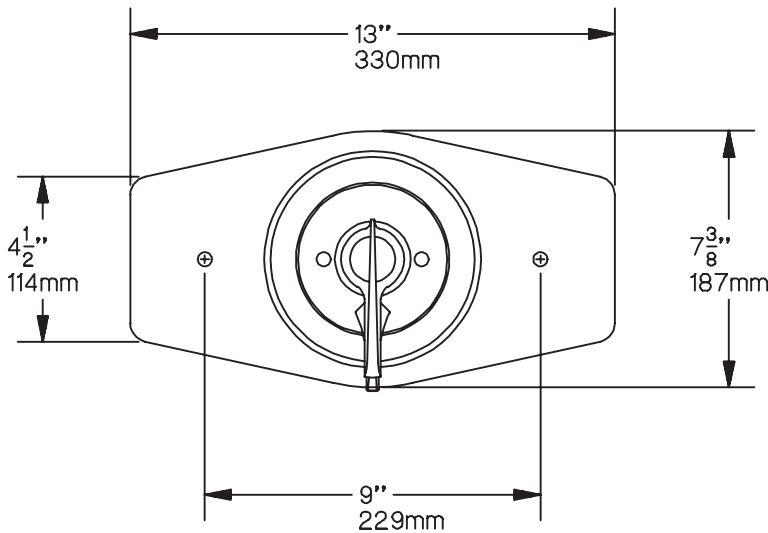

# CC Conversion Cover Plate

Use to convert single, two, or three handle shower or tub/shower fittings to a Temptrol®, Visu-Temp®, or Safetymix® pressure-balancing valve. Can be used on fiberglass or tiled walls. Does not require any tile work. Use with applicable Temptrol®, Visu-Temp®, or Safetymix® shower or tub/shower valve. **(Temptrol tub/shower valve not included.)**